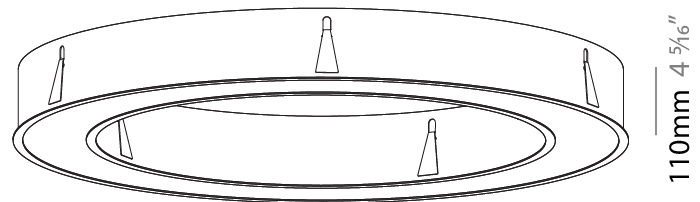

GENERAL

Series: Glorious
Subseries: Glorious 150
Partner: Prolicht
Division: Architectural
Installation: Recessed
Product Type: Ceiling Recessed
Mounting Location: Ceiling
Light Distribution: Direct

PHYSICAL

Shape: Round
Diameter (mm): 1270
Diameter (in): 50
Height (mm): 110
Height (in): 4 5/16
Min. Recessing Depth (mm): 120
Min. Recessing Depth (in): 4 3/4
Weight (kg): 15.446
Weight (lbs): 34.05
Diffuser: [PMMA - Opal or Micro-Prism](#)
Fixture Finish: [SSR / BKV / CWI / CRY / HAB / UFT / ITA / RUA / FTG / MYG / LOD / PUS / FRO / FUP / KIA / POP / BLS / SPG / MEY / GOH / CHC / COM / ABZ / JAG / OBR / MOS / ROR](#)
Fixture Material: [PMMA / Aluminum](#)
Cut-out Measurements: Dia. 1260mm / 49 5/8"

ELECTRICAL

Lamp Type: LED (Zhaga Standard)
Input Wattage (W): 58.7
Total Output Wattage (W): 48 / 38.4 (3500K)
Dimming: [0-10V Dimming / Phase Dimming (120Vac Only)](#)
Driver Included: Yes
Driver Location: Integrated
Driver Type: Constant Current - 120 / 277Vac
Driver Class: Class 2
Input Voltage (V): 120 - 277
Constant Current (MA): 350 / 600 (3500K)

LED

Color Temperature (°K): [2700 / 3000 / 3500 / 4000](#)
Max. Delivered Lumen (lm): Max 5345
Nominal Lumen (lm): Max 8060
CRI: >90 CRI
Efficiency (%): 65
Lamp Life (hrs): 50000

OPTICAL

RATINGS AND CERTIFICATIONS

Certified By: Certified for North American Standards
IP rating: IP20

Ø 928mm 36 9/16"

Ø 1270mm 50 "

110mm 4 5/16"

1260mm x 940mm
49 5/8" x 37"

120mm
4 3/4"

10 - 15mm
3/8" - 9/16"