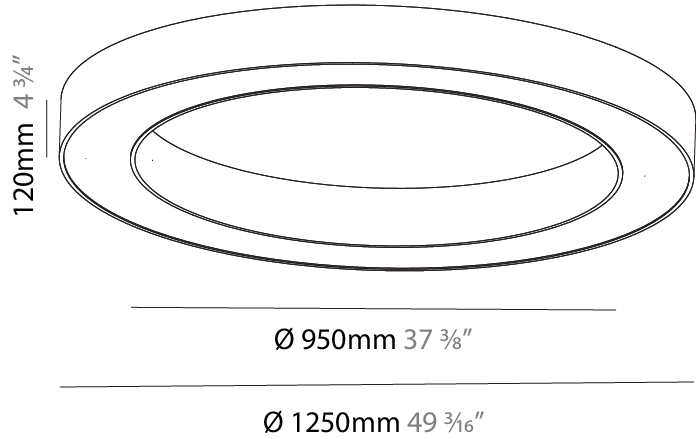

1. To build a product code in our configurator select the specify button on the base model # product page
2. To build a manual product code on this datasheet choose from the options listed below in blue font and add the suffix to the base model #

GENERAL

Series: Glorious
Subseries: Glorious 150
Partner: Prolicht
Division: Architectural
Installation: Surface
Product Type: Ceiling Surface
Mounting Location: Ceiling
Light Distribution: Direct

PHYSICAL

Shape: Round
Diameter (mm): 1250
Diameter (in): 49 ³/₁₆
Height (mm): 120
Height (in): 4 ³/₄
Weight (kg): 12.465
Weight (lbs): 27.42
Diffuser: PMMA - Opal / Microprism
Fixture Finish: SSR / BKV / CWI / CRY / HAB / UFT / ITA / RUA / FTG / MYG / LOD / PUS / FRO / FUP / KIA / POP / BLS / SPG / MEY / GOH / CHC / COM / ABZ / JAG / OBR / MOS / ROR
Fixture Material: PMMA / Aluminum

ELECTRICAL

Lamp Type: LED (Zhaga Standard)
Input Wattage (W): 58.7
Total Output Wattage (W): 48 / 38.4 (3500K)
Dimming: 0-10V Dimming / Phase Dimming (120Vac Only)
Driver Included: Yes
Driver Location: Integrated
Driver Type: Constant Current - 120 / 277Vac
Driver Class: Class 2
Input Voltage (V): 120 - 277
Constant Current (MA): 350 / 1200 (3500K)

LED

Color Temperature (°K): 2700 / 3000 / 3500 / 4000
Max. Delivered Lumen (lm): Max 5345
Nominal Lumen (lm): Max 8060
CRI: >90 CRI
Efficiency (%): 65
Lamp Life (hrs): 50000

OPTICAL

RATINGS AND CERTIFICATIONS

Certified By: Certified for North American Standards
IP rating: IP20