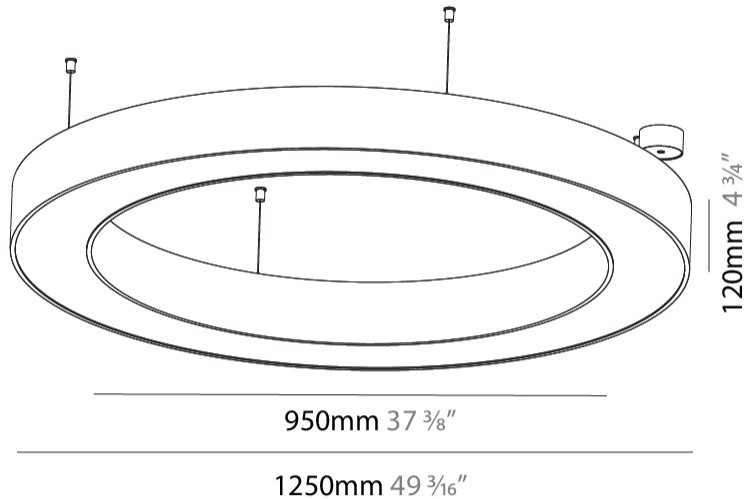

GENERAL

Series: Glorious
Subseries: Glorious 150
Partner: Prolicht
Division: Architectural
Installation: Suspension
Product Type: Pendant
Mounting Location: Ceiling
Light Distribution: Direct

PHYSICAL

Shape: Round
Diameter (mm): 1250
Diameter (in): 49 3/16
Height (mm): 120
Height (in): 4 3/4
Max. Overall Height (mm): 2120
Max. Overall Height (in): 83 7/16
Weight (kg): 12.847
Weight (lbs): 28.26
Diffuser: [PMMA - Opal or Micro-Prism](#)
Fixture Finish: [SSR / BKV / CWI / CRY / HAB / UFT / ITA / RUA / FTG / MYG / LOD / PUS / FRO / FUP / KIA / POP / BLS / SPG / MEY / GOH / CHC / COM / ABZ / JAG / OBR / MOS / ROR](#)
Fixture Material: PMMA / Aluminum

ELECTRICAL

Lamp Type: LED (Zhaga Standard)
Input Wattage (W): 58.7
Total Output Wattage (W): 48 / 38.4 (3500K)
Dimming: [0-10V Dimming / Phase Dimming (120Vac Only)](#)
Driver Included: Yes
Driver Location: Integrated
Driver Type: Constant Current
Driver Class: Class 2
Input Voltage (V): 120 - 277
Constant Current (MA): 350 / 1200 (3500K)

LED

Color Temperature (°K): [2700 / 3000 / 3500 / 4000](#)
Max. Delivered Lumen (lm): Max 5345
Nominal Lumen (lm): Max 8060
CRI: >90 CRI
Efficiency (%): 0.65
Lamp Life (hrs): 50000

OPTICAL

RATINGS AND CERTIFICATIONS

Certified By: Certified for North American Standards
IP rating: IP20